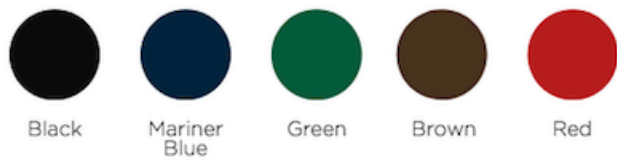

Trassig

THE PLAYGROUND PEOPLE

Coating and Color Options for Benches, Tables, and Trash Receptacles and Ash Urns

Textured Polyethylene Colors

Plastisol Colors

Frame Colors

Colors are for reference only. Ask your representative for actual color samples.