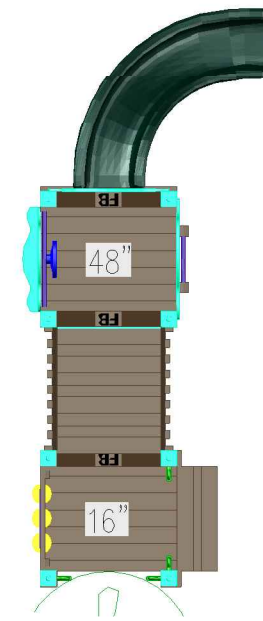

REAR VIEW

SCALE: Custom

TOP VIEW

SCALE: Custom

FRONT VIEW

SCALE: Custom

PLAYGROUND SUPERVISION IS REQUIRED.

THIS DESIGN IS THE PROPERTY OF SUPERIOR RECREATIONAL PRODUCTS AND MAY NOT BE REPRODUCED OR USED IN ANY MANNER WITHOUT THE EXPRESSED WRITTEN CONSENT OF SUPERIOR RECREATIONAL PRODUCTS.

REFERENCE NUMBER
GGR3-0001

DATE
8-28-17

DRAWN/SAVED BY
WILLOW BRANSCUM / WBRANSCUM

SCALE

SHEET
1 OF 3

PAGE
3D-VIEW